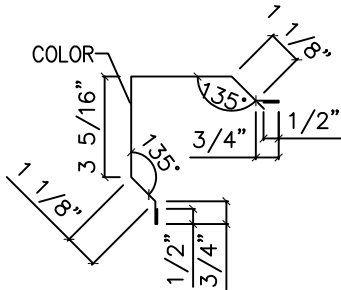

INSIDE ANGLE TRIM		PIECE MARK	MAX LENGTH	DIMENSION "X"	GAUGE	GIRTH	WT./LFT	PRICE/LFT
<p>"X"</p> <p>1/2"</p> <p>COLOR</p> <p>1/2"</p> <p>"X"</p>	AL-IAT2	20'-2"	2"	26	5"	.32		
	AL-IAT3	20'-2"	3"	26	7"	.44		
	AL-IAT4	20'-2"	4"	26	9"	.57		

OUTSIDE ANGLE TRIM		PIECE MARK	MAX LENGTH	DIMENSION "X"	GAUGE	GIRTH	WT./LFT	PRICE/LFT
<p>"X"</p> <p>COLOR</p> <p>1/2"</p> <p>"X"</p> <p>1/2"</p>	AL-OAT2	20'-2"	2"	26	5"	.32		
	AL-OAT3	20'-2"	3"	26	7"	.44		
	AL-OAT4	20'-2"	4"	26	9"	.57		

JAMB TRIM
FOR PBR PANELS

PIECE MARK	MAX LENGTH	GAUGE	GIRTH	WT./LFT	PRICE/LFT
AL-JTR	20'-2"	26	5"	.31	

JAMB TRIM
FOR U PANELS

PIECE MARK	MAX LENGTH	GAUGE	GIRTH	WT./LFT	PRICE/LFT
AL-JTU	20'-2"	26	5"	.31	

CORNER TRIM
FOR PBR PANELS

PIECE MARK	MAX LENGTH	GAUGE	GIRTH	WT./LFT	PRICE/LFT
AL-CTRA	20'-2"	26	12 5/8"	.77	

CORNER TRIM
FOR U PANELS

PIECE MARK	MAX LENGTH	GAUGE	GIRTH	WT./LFT	PRICE/LFT
AL-CTU	20'-2"	26	11 3/8"	.71	

INSIDE CORNER TRIM
FOR PBR PANELS