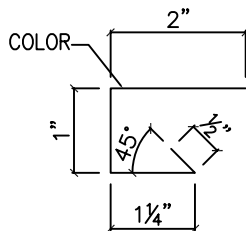

JAMB TRIM
FOR U PANELS

PIECE MARK	MAX LENGTH	GAUGE	GIRTH	WT./LFT	PRICE/LFT
AL-JTU	20'-2"	26	5"	.31