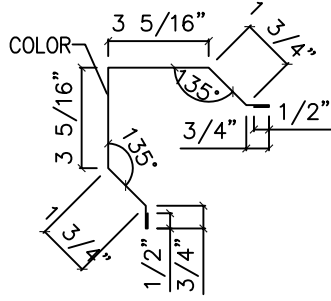

INSIDE ANGLE TRIM		PIECE MARK	MAX LENGTH	DIMENSION "X"	GAUGE	GIRTH	WT./LFT	PRICE/LFT
<p>"X"</p> <p>1/2"</p> <p>COLOR</p> <p>1/2"</p> <p>"X"</p>	AL-IAT2	20'-2"	2"	26	5"	.32		
	AL-IAT3	20'-2"	3"	26	7"	.44		
	AL-IAT4	20'-2"	4"	26	9"	.57		

OUTSIDE ANGLE TRIM		PIECE MARK	MAX LENGTH	DIMENSION "X"	GAUGE	GIRTH	WT./LFT	PRICE/LFT
<p>"X"</p> <p>COLOR</p> <p>1/2"</p> <p>"X"</p> <p>1/2"</p>	AL-OAT2	20'-2"	2"	26	5"	.32		
	AL-OAT3	20'-2"	3"	26	7"	.44		
	AL-OAT4	20'-2"	4"	26	9"	.57		

JAMB TRIM
FOR PBR PANELS

PIECE MARK	MAX LENGTH	GAUGE	GIRTH	WT./LFT	PRICE/LFT
AL-JTR	20'-2"	26	5"	.31	

JAMB TRIM
FOR U PANELS

PIECE MARK	MAX LENGTH	GAUGE	GIRTH	WT./LFT	PRICE/LFT
AL-JTU	20'-2"	26	5"	.31	

CORNER TRIM
FOR PBR PANELS

PIECE MARK	MAX LENGTH	GAUGE	GIRTH	WT./LFT	PRICE/LFT
AL-CTRA	20'-2"	26	12 5/8"	.77	

CORNER TRIM
FOR U PANELS

PIECE MARK	MAX LENGTH	GAUGE	GIRTH	WT./LFT	PRICE/LFT
AL-CTU	20'-2"	26	11 3/8"	.71	

INSIDE CORNER TRIM
FOR PBR PANELS