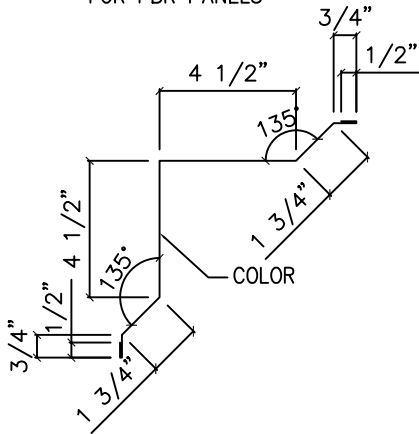

OUTSIDE ANGLE TRIM		PIECE MARK	MAX LENGTH	DIMENSION "X"	GAUGE	GIRTH	WT./LFT	PRICE/LFT
<p>"X"</p> <p>COLOR</p> <p>1/2"</p> <p>"X"</p> <p>1/2"</p>	AL-OAT2	20'-2"	2"	26	5"	.32		
	AL-OAT3	20'-2"	3"	26	7"	.44		
	AL-OAT4	20'-2"	4"	26	9"	.57		

HEAD TRIM
FOR PBR PANELS

PIECE MARK	MAX LENGTH	GAUGE	GIRTH	WT./LFT	PRICE/LFT
AL-HTRA	20'-2"	26	5 5/8"	.35	

HEAD TRIM
FOR U PANELS

PIECE MARK	MAX LENGTH	GAUGE	GIRTH	WT./LFT	PRICE/LFT
AL-HTU	20'-2"	26	5"	.32	

JAMB TRIM
FOR PBR PANELS

PIECE MARK	MAX LENGTH	GAUGE	GIRTH	WT./LFT	PRICE/LFT
AL-JTR	20'-2"	26	5"	.31	

JAMB TRIM
FOR U PANELS

PIECE MARK	MAX LENGTH	GAUGE	GIRTH	WT./LFT	PRICE/LFT
AL-JTU	20'-2"	26	5"	.31	

CORNER TRIM
FOR PBR PANELS

PIECE MARK	MAX LENGTH	GAUGE	GIRTH	WT./LFT	PRICE/LFT
AL-CTRA	20'-2"	26	12 5/8"	.77	

CORNER TRIM
FOR U PANELS

PIECE MARK	MAX LENGTH	GAUGE	GIRTH	WT./LFT	PRICE/LFT
AL-CTU	20'-2"	26	11 3/8"	.71	

INSIDE CORNER TRIM
FOR PBR PANELS