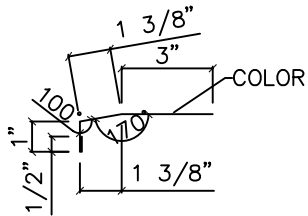

<p>PBR PANEL CLOSURES</p> 	MAX LENGTH	WT./100	PRICE EA.
	36"	14	
	36"	36	

<p>U PANEL CLOSURES</p> 	MAX LENGTH	WT./100	PRICE EA.
	36"	12	
	36"	23	

SIMPLE EAVE TRIM

DESIGNATE SLOPE

PIECE MARK	MAX LENGTH	GAUGE	GIRTH	WT./LFT	PRICE/LFT
AL-ET	20'-2"	26	9 5/8"	.60	

SCULPTURED HIGH EAVE TRIM

DESIGNATE SLOPE

PIECE MARK	MAX LENGTH	GAUGE	GIRTH	WT./LFT	PRICE/LFT
AL-RHET	20'-2"	26	20 3/4"	1.28	

DRIP TRIM

PIECE MARK	MAX LENGTH	GAUGE	GIRTH	WT./LFT	PRICE/LFT
AL-RDT	20'-2"	26	5 7/8"	.39	

INSIDE ANGLE TRIM		PIECE MARK	MAX LENGTH	DIMENSION "X"	GAUGE	GIRTH	WT./LFT	PRICE/LFT
<p>"X"</p> <p>1/2"</p> <p>COLOR</p> <p>1/2"</p> <p>"X"</p>	AL-IAT2	20'-2"	2"	26	5"	.32		
	AL-IAT3	20'-2"	3"	26	7"	.44		
	AL-IAT4	20'-2"	4"	26	9"	.57		

OUTSIDE ANGLE TRIM		PIECE MARK	MAX LENGTH	DIMENSION "X"	GAUGE	GIRTH	WT./LFT	PRICE/LFT
<p>"X"</p> <p>COLOR</p> <p>1/2"</p> <p>"X"</p> <p>1/2"</p>	AL-OAT2	20'-2"	2"	26	5"	.32		
	AL-OAT3	20'-2"	3"	26	7"	.44		
	AL-OAT4	20'-2"	4"	26	9"	.57		