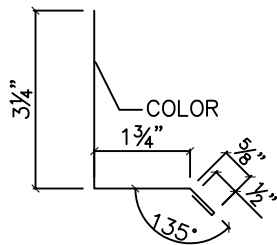

BASE TRIM

PIECE MARK	MAX LENGTH	GAUGE	GIRTH	WT./LFT	PRICE/LFT
AL-BT	20'-2"	26	6 1/8"	.39