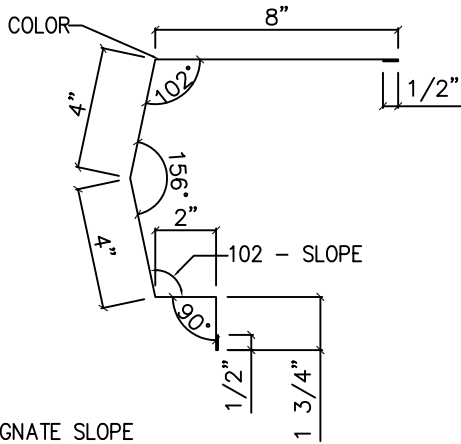

<p>PBR PANEL CLOSURES</p> 	MAX LENGTH	WT./100	PRICE EA.
	36"	14	
	36"	36	

<p>U PANEL CLOSURES</p> 	MAX LENGTH	WT./100	PRICE EA.
	36"	12	
	36"	23	

SIMPLE EAVE TRIM

DESIGNATE SLOPE

PIECE MARK	MAX LENGTH	GAUGE	GIRTH	WT./LFT	PRICE/LFT
AL-ET	20'-2"	26	9 5/8"	.60	

SCULPTURED HIGH EAVE TRIM

DESIGNATE SLOPE

PIECE MARK	MAX LENGTH	GAUGE	GIRTH	WT./LFT	PRICE/LFT
AL-RHET	20'-2"	26	20 3/4"	1.28	

DRIP TRIM

PIECE MARK	MAX LENGTH	GAUGE	GIRTH	WT./LFT	PRICE/LFT
AL-RDT	20'-2"	26	5 7/8"	.39	

INSIDE ANGLE TRIM		PIECE MARK	MAX LENGTH	DIMENSION "X"	GAUGE	GIRTH	WT./LFT	PRICE/LFT
<p>"X"</p> <p>1/2"</p> <p>COLOR</p> <p>1/2"</p> <p>"X"</p>	AL-IAT2	20'-2"	2"	26	5"	.32		
	AL-IAT3	20'-2"	3"	26	7"	.44		
	AL-IAT4	20'-2"	4"	26	9"	.57		

OUTSIDE ANGLE TRIM		PIECE MARK	MAX LENGTH	DIMENSION "X"	GAUGE	GIRTH	WT./LFT	PRICE/LFT
<p>"X"</p> <p>COLOR</p> <p>1/2"</p> <p>"X"</p> <p>1/2"</p>	AL-OAT2	20'-2"	2"	26	5"	.32		
	AL-OAT3	20'-2"	3"	26	7"	.44		
	AL-OAT4	20'-2"	4"	26	9"	.57		