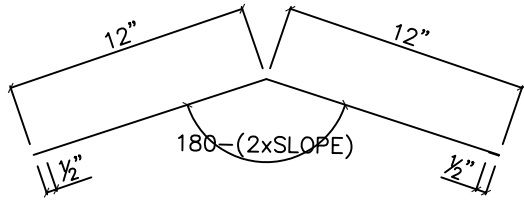

INSIDE ANGLE TRIM		PIECE MARK	MAX LENGTH	DIMENSION "X"	GAUGE	GIRTH	WT./LFT	PRICE/LFT
<p>"X"</p> <p>1/2"</p> <p>COLOR</p> <p>1/2"</p> <p>"X"</p>	AL-IAT2	20'-2"	2"	26	5"	.32		
	AL-IAT3	20'-2"	3"	26	7"	.44		
	AL-IAT4	20'-2"	4"	26	9"	.57		

OUTSIDE ANGLE TRIM		PIECE MARK	MAX LENGTH	DIMENSION "X"	GAUGE	GIRTH	WT./LFT	PRICE/LFT
<p>"X"</p> <p>COLOR</p> <p>1/2"</p> <p>"X"</p> <p>1/2"</p>	AL-OAT2	20'-2"	2"	26	5"	.32		
	AL-OAT3	20'-2"	3"	26	7"	.44		
	AL-OAT4	20'-2"	4"	26	9"	.57		

PIECE MARK	MAX LENGTH	GAUGE	GIRTH	WT./LFT	PRICE/LFT
AL-CTRA	20'-2"	26	12 5/8"	.77	

CORNER TRIM
FOR U PANELS

PIECE MARK	MAX LENGTH	GAUGE	GIRTH	WT./LFT	PRICE/LFT
AL-CTU	20'-2"	26	11 3/8"	.71	

INSIDE CORNER TRIM
FOR PBR PANELS

PIECE MARK	MAX LENGTH	GAUGE	GIRTH	WT./LFT	PRICE/LFT
AL-ICTR	20'-2"	26	15"	.94	

INSIDE CORNER TRIM
FOR U PANELS

PIECE MARK	MAX LENGTH	GAUGE	GIRTH	WT./LFT	PRICE/LFT
AL-ICTU	20'-2"	26	10 5/8"	.67	

RIDGE FLASHING