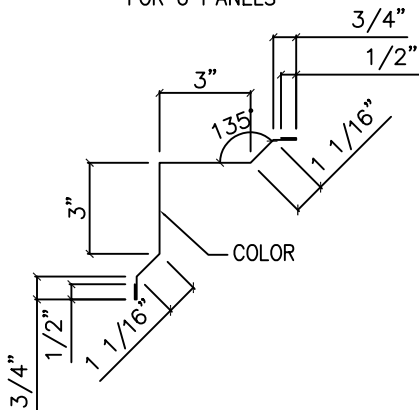

OUTSIDE ANGLE TRIM		PIECE MARK	MAX LENGTH	DIMENSION "X"	GAUGE	GIRTH	WT./LFT	PRICE/LFT
<p>"X"</p> <p>COLOR</p> <p>1/2"</p> <p>"X"</p> <p>1/2"</p>	AL-OAT2	20'-2"	2"	26	5"	.32		
	AL-OAT3	20'-2"	3"	26	7"	.44		
	AL-OAT4	20'-2"	4"	26	9"	.57		

JAMB TRIM
FOR PBR PANELS

PIECE MARK	MAX LENGTH	GAUGE	GIRTH	WT./LFT	PRICE/LFT
AL-JTR	20'-2"	26	5"	.31	

JAMB TRIM
FOR U PANELS

PIECE MARK	MAX LENGTH	GAUGE	GIRTH	WT./LFT	PRICE/LFT
AL-JTU	20'-2"	26	5"	.31	

CORNER TRIM
FOR PBR PANELS

PIECE MARK	MAX LENGTH	GAUGE	GIRTH	WT./LFT	PRICE/LFT
AL-CTRA	20'-2"	26	12 5/8"	.77	

CORNER TRIM
FOR U PANELS

PIECE MARK	MAX LENGTH	GAUGE	GIRTH	WT./LFT	PRICE/LFT
AL-CTU	20'-2"	26	11 3/8"	.71	

INSIDE CORNER TRIM
FOR PBR PANELS

PIECE MARK	MAX LENGTH	GAUGE	GIRTH	WT./LFT	PRICE/LFT
AL-ICTR	20'-2"	26	15"	.94	

INSIDE CORNER TRIM
FOR U PANELS

PIECE MARK	MAX LENGTH	GAUGE	GIRTH	WT./LFT	PRICE/LFT
AL-ICTU	20'-2"	26	10 5/8"	.67	

RIDGE FLASHING