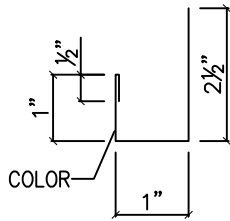

HEAD TRIM
FOR U PANELS

PIECE MARK	MAX LENGTH	GAUGE	GIRTH	WT./LFT	PRICE/LFT
AL-HTU	20'-2"	26	5"	.32