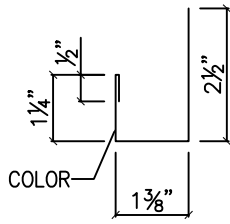

HEAD TRIM
FOR PBR PANELS

PIECE MARK	MAX LENGTH	GAUGE	GIRTH	WT./LFT	PRICE/LFT
AL-HTRA	20'-2"	26	5 5/8"	.35