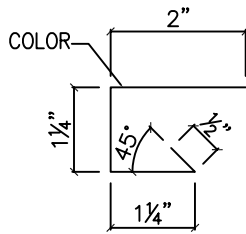

JAMB TRIM
FOR PBR PANELS

PIECE MARK	MAX LENGTH	GAUGE	GIRTH	WT./LFT	PRICE/LFT
AL-JTR	20'-2"	26	5"	.31