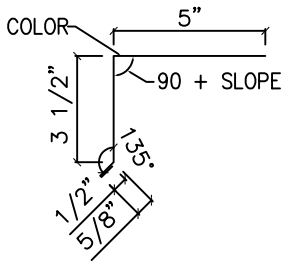

SIMPLE EAVE TRIM

DESIGNATE SLOPE

PIECE MARK	MAX LENGTH	GAUGE	GIRTH	WT./LFT	PRICE/LFT
AL-ET	20'-2"	26	9 5/8"	.60