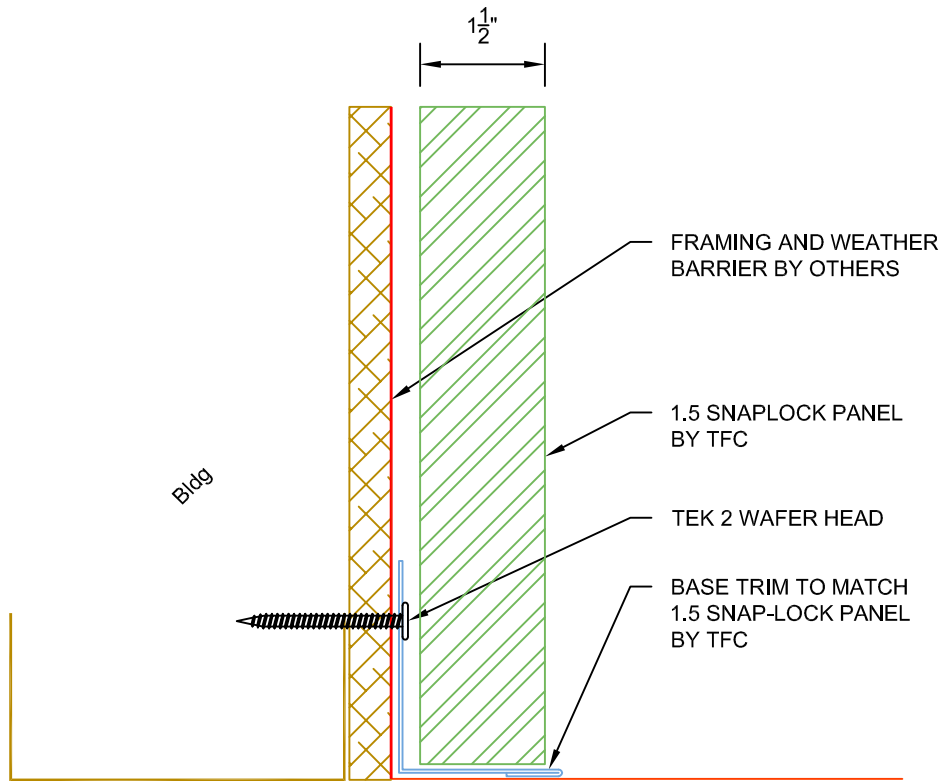

TFC SERIES 4000-SNAP LOCK PANEL SYSTEM

1107 N. TAYLOR RD. - GARRET, IN 46738
P: 800-832-3212 F: 260-357-6533

1 1/2" SNAP-LOCK PANEL

TFC SERIES 4000-SNAP LOCK PANEL SYSTEM

1107 N. TAYLOR RD. - GARRET, IN 46738
P: 800-832-3212 F: 260-357-6533

1 TYPICAL PLAN DETAIL @ 1.5 SNAPLOCK PANEL
A4.0 SCALE: 6"=1'-0"

TFC SERIES 4000-SNAP LOCK PANEL SYSTEM

1107 N. TAYLOR RD. - GARRET, IN 46738
P: 800-832-3212 F: 260-357-6533

2 DETAIL @ BASE
A4.0 SCALE: 6"=1'-0"

2 DETAIL @ BASE
A4.0 SCALE: 6"=1'-0"

TFC SERIES 4000-SNAP LOCK PANEL SYSTEM

1107 N. TAYLOR RD. - GARRET, IN 46738
P: 800-832-3212 F: 260-357-6533

2 SOFFIT DETAIL @ DISSIMILAR MATERIALS
A4.0 SCALE: 6"=1'-0"