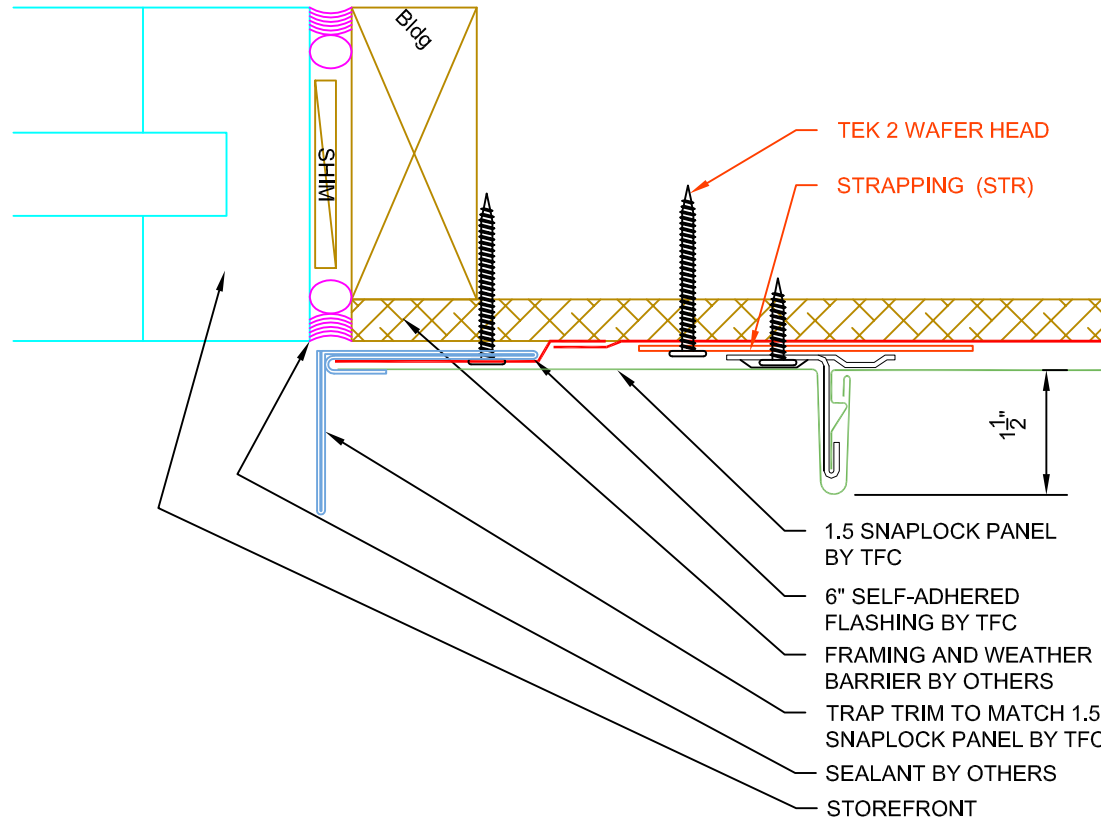

TFC SERIES 4000-SNAP LOCK PANEL SYSTEM

1107 N. TAYLOR RD. - GARRET, IN 46738
P: 800-832-3212 F: 260-357-6533

2 DETAIL @ WINDOW HEAD
A4.0 SCALE: 6"=1'-0"

TFC SERIES 4000-SNAP LOCK PANEL SYSTEM

1107 N. TAYLOR RD. - GARRET, IN 46738
P: 800-832-3212 F: 260-357-6533

2 DETAIL @ WINDOW SILL
A4.0 SCALE: 6"=1'-0"

TFC SERIES 4000-SNAP LOCK PANEL SYSTEM

1107 N. TAYLOR RD. - GARRET, IN 46738
P: 800-832-3212 F: 260-357-6533

2 PLAN DETAIL @ WINDOW JAMB
A4.0 SCALE: 6"=1'-0"

TFC SERIES 4000-SNAP LOCK PANEL SYSTEM