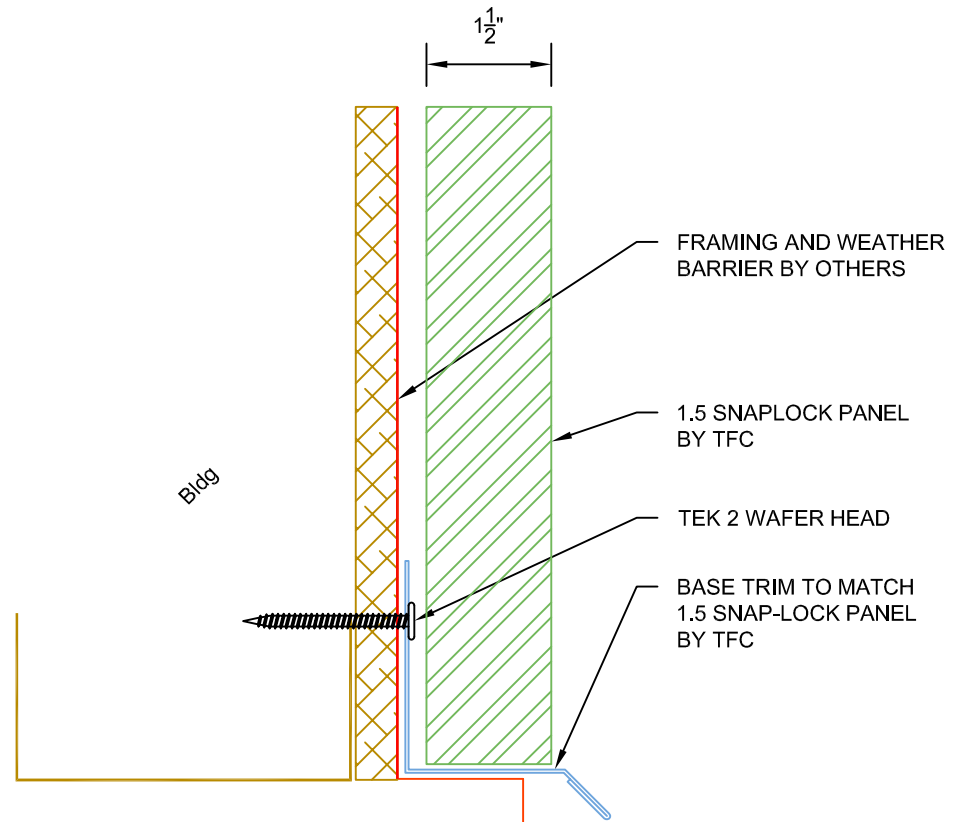

1 TYPICAL PLAN DETAIL @ 1.5 SNAPLOCK PANEL
A4.0 SCALE: 6"=1'-0"

TFC SERIES 4000-SNAP LOCK PANEL SYSTEM

1107 N. TAYLOR RD. - GARRET, IN 46738
P: 800-832-3212 F: 260-357-6533

2 DETAIL @ BASE
A4.0 SCALE: 6"=1'-0"

2 DETAIL @ BASE
A4.0 SCALE: 6"=1'-0"

TFC SERIES 4000-SNAP LOCK PANEL SYSTEM

1107 N. TAYLOR RD. - GARRET, IN 46738
P: 800-832-3212 F: 260-357-6533

2 SOFFIT DETAIL @ DISSIMILAR MATERIALS
A4.0 SCALE: 6"=1'-0"