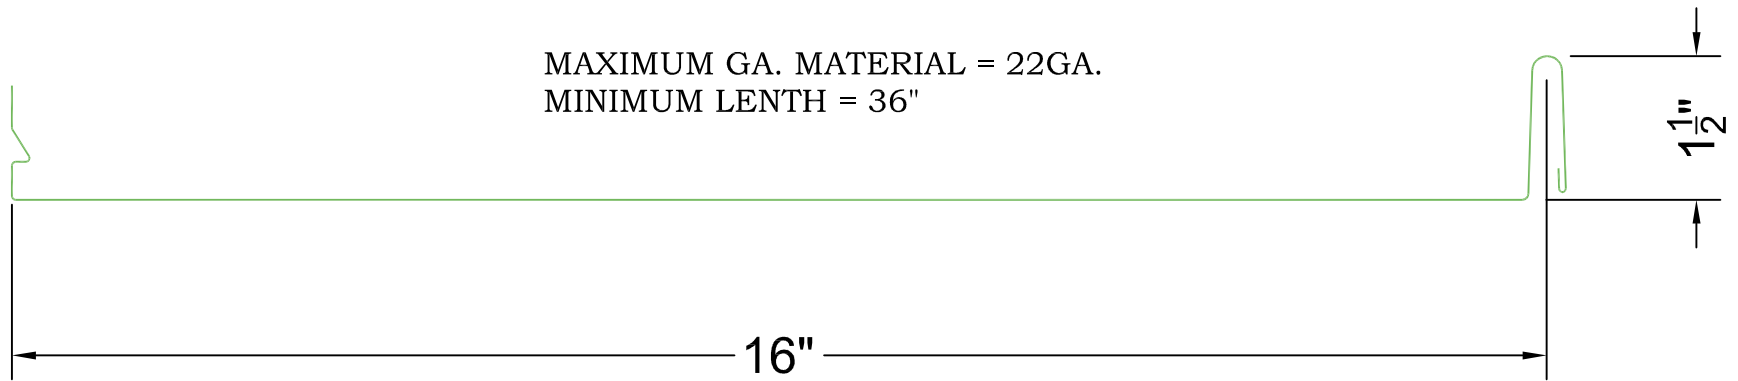

1 1/2" SNAP-LOCK PANEL