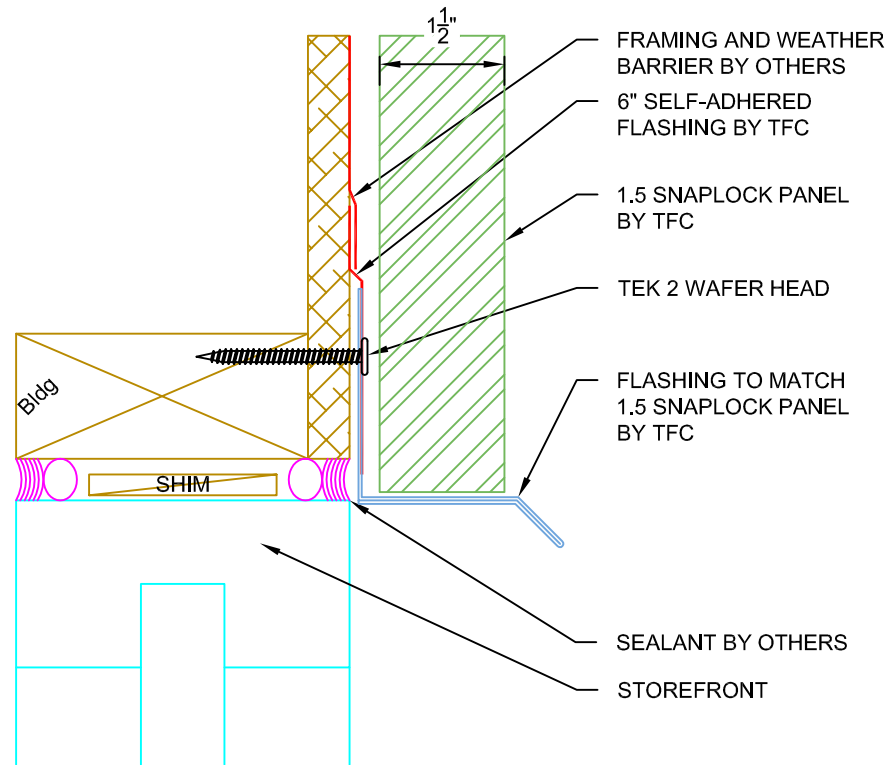

2 DETAIL @ BASE
A4.0 SCALE: 6"=1'-0"

TFC SERIES 4000-SNAP LOCK PANEL SYSTEM

1107 N. TAYLOR RD. - GARRET, IN 46738
P: 800-832-3212 F: 260-357-6533

2 SOFFIT DETAIL @ DISSIMILAR MATERIALS
A4.0 SCALE: 6"=1'-0"

TFC SERIES 4000-SNAP LOCK PANEL SYSTEM

1107 N. TAYLOR RD. - GARRET, IN 46738
P: 800-832-3212 F: 260-357-6533

2 DETAIL @ WINDOW HEAD
A4.0 SCALE: 6"=1'-0"

TFC SERIES 4000-SNAP LOCK PANEL SYSTEM

1107 N. TAYLOR RD. - GARRET, IN 46738
P: 800-832-3212 F: 260-357-6533

2 DETAIL @ WINDOW SILL
A4.0 SCALE: 6"=1'-0"

TFC SERIES 4000-SNAP LOCK PANEL SYSTEM

1107 N. TAYLOR RD. - GARRET, IN 46738
P: 800-832-3212 F: 260-357-6533

2 PLAN DETAIL @ WINDOW JAMB
A4.0 SCALE: 6"=1'-0"

TFC SERIES 4000-SNAP LOCK PANEL SYSTEM