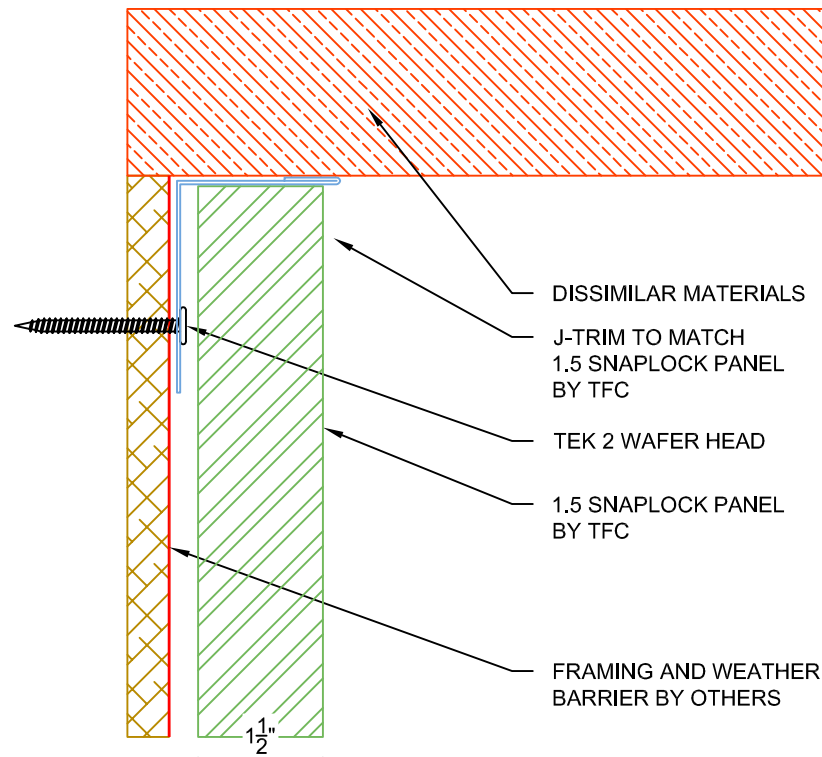

1 TYPICAL PLAN DETAIL @ 1.5 SNAPLOCK PANEL
A4.0 SCALE: 6"=1'-0"

TFC SERIES 4000-SNAP LOCK PANEL SYSTEM

1107 N. TAYLOR RD. - GARRET, IN 46738
P: 800-832-3212 F: 260-357-6533

2 DETAIL @ BASE
A4.0 SCALE: 6"=1'-0"

2 DETAIL @ BASE
A4.0 SCALE: 6"=1'-0"

TFC SERIES 4000-SNAP LOCK PANEL SYSTEM

1107 N. TAYLOR RD. - GARRET, IN 46738
P: 800-832-3212 F: 260-357-6533

2 SOFFIT DETAIL @ DISSIMILAR MATERIALS
A4.0 SCALE: 6"=1'-0"