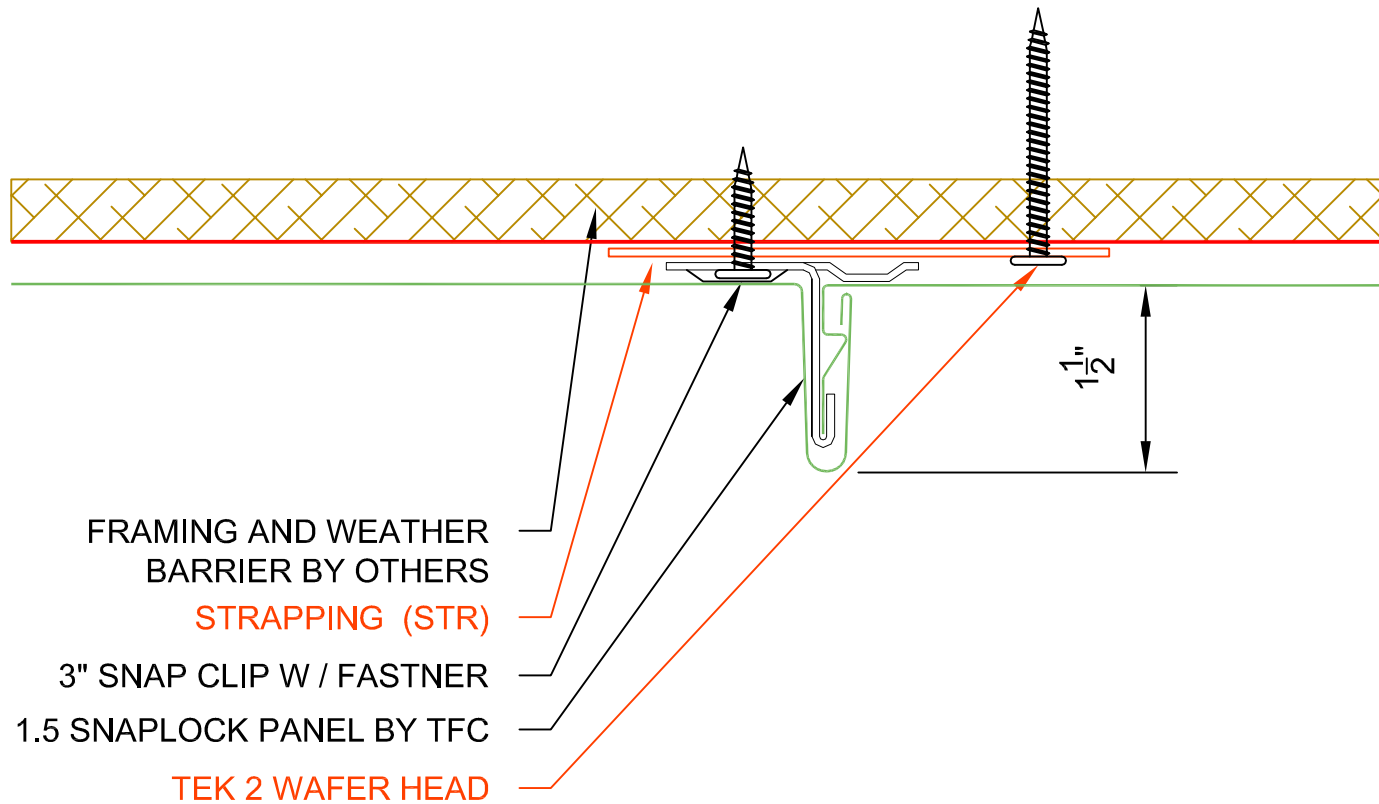

TFC SERIES 4000-SNAP LOCK PANEL SYSTEM

1107 N. TAYLOR RD. - GARRET, IN 46738
P: 800-832-3212 F: 260-357-6533

1 1/2" SNAP-LOCK PANEL

TFC SERIES 4000-SNAP LOCK PANEL SYSTEM

1107 N. TAYLOR RD. - GARRET, IN 46738
P: 800-832-3212 F: 260-357-6533

1 TYPICAL PLAN DETAIL @ 1.5 SNAPLOCK PANEL
A4.0 SCALE: 6"=1'-0"

TFC SERIES 4000-SNAP LOCK PANEL SYSTEM

1107 N. TAYLOR RD. - GARRET, IN 46738
P: 800-832-3212 F: 260-357-6533

2 DETAIL @ BASE
A4.0 SCALE: 6"=1'-0"

2 DETAIL @ BASE
A4.0 SCALE: 6"=1'-0"

TFC SERIES 4000-SNAP LOCK PANEL SYSTEM

1107 N. TAYLOR RD. - GARRET, IN 46738
P: 800-832-3212 F: 260-357-6533

2 SOFFIT DETAIL @ DISSIMILAR MATERIALS
A4.0 SCALE: 6"=1'-0"

TFC SERIES 4000-SNAP LOCK PANEL SYSTEM

1107 N. TAYLOR RD. - GARRET, IN 46738
P: 800-832-3212 F: 260-357-6533

2 DETAIL @ WINDOW HEAD
A4.0 SCALE: 6"=1'-0"

TFC SERIES 4000-SNAP LOCK PANEL SYSTEM

1107 N. TAYLOR RD. - GARRET, IN 46738
P: 800-832-3212 F: 260-357-6533