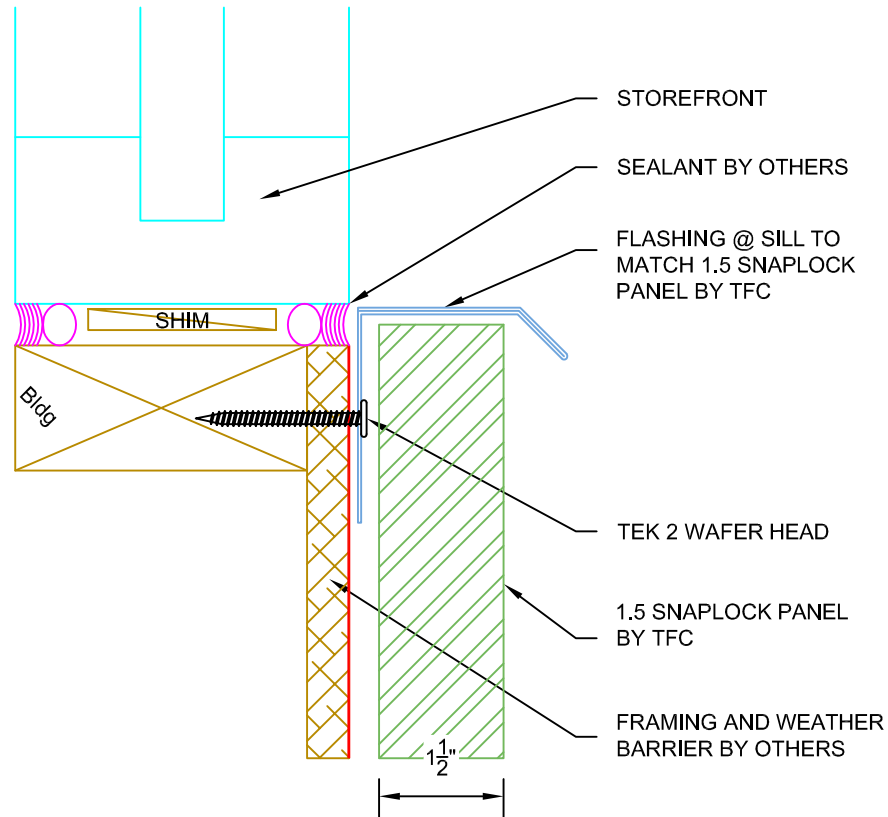

TFC SERIES 4000-SNAP LOCK PANEL SYSTEM

1107 N. TAYLOR RD. - GARRET, IN 46738
P: 800-832-3212 F: 260-357-6533

2 DETAIL @ WINDOW HEAD
A4.0 SCALE: 6"=1'-0"

TFC SERIES 4000-SNAP LOCK PANEL SYSTEM

1107 N. TAYLOR RD. - GARRET, IN 46738
P: 800-832-3212 F: 260-357-6533

2 DETAIL @ WINDOW SILL
A4.0 SCALE: 6"=1'-0"

TFC SERIES 4000-SNAP LOCK PANEL SYSTEM

1107 N. TAYLOR RD. - GARRET, IN 46738
P: 800-832-3212 F: 260-357-6533

2 PLAN DETAIL @ WINDOW JAMB
A4.0 SCALE: 6"=1'-0"

TFC SERIES 4000-SNAP LOCK PANEL SYSTEM