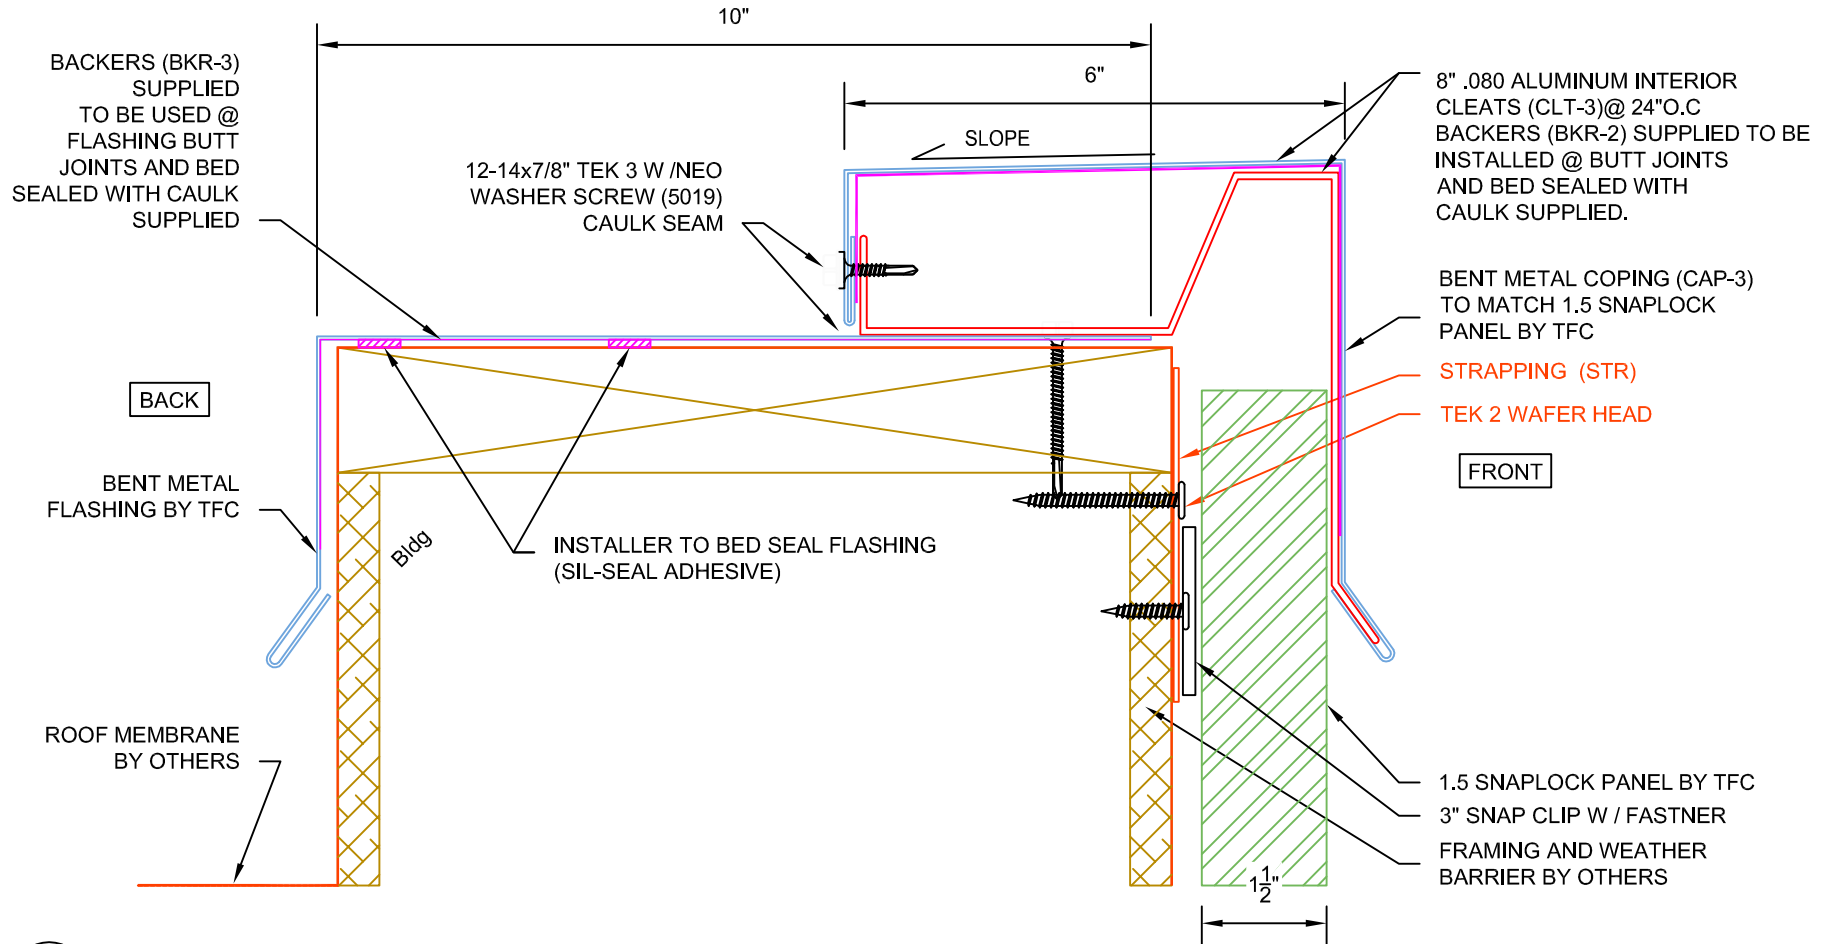

2 DETAIL @ BENT METAL COPING
A4.0 SCALE: 6"=1'-0"